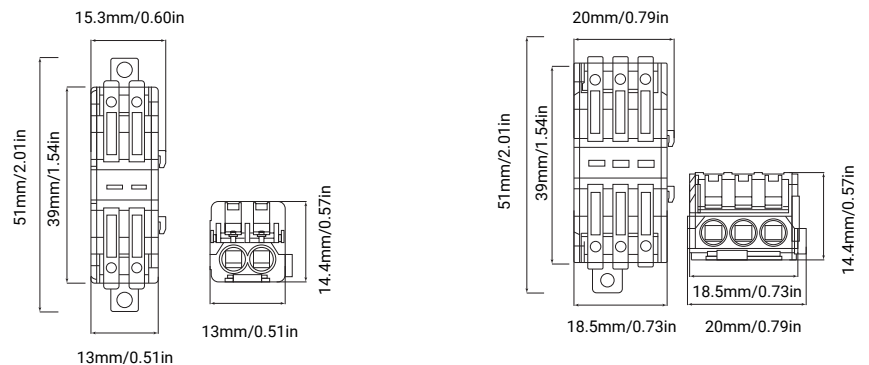

### DESCRIPTION

This connector series offers both 2-in, 2-out and 3-in, 3-out configurations encased in sturdy PA66 housing with brass metal contacts. Each is designed with a lever mechanism for quick and secure wire connections, providing a streamlined solution for residential or commercial electrical installations.

### MODLE

	PP-222-2J	PP-222-3J
Housing	PA66	PA66
Metal Part	Copper	Copper
Europe Standard	250V 32A	250V 32A
USA Standard	600V 20A	600V 20A
China Standard	450V 32A	450V 32A
Cable Range	20-12 AWG	20-12 AWG
Operating Temperature	-40°F to +185°F ( -40°C to +85°C )	-40°F to +185°F ( -40°C to +85°C )

### Dimension