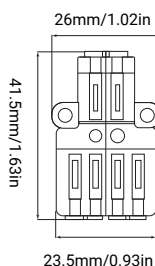

Dimension

MORE INFORMATION

For more information, please contact us at (888) 228-9138, email contact@powersupplymall.com, or visit our website at www.powersupplymall.com.