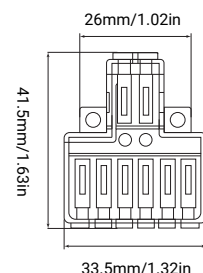

Dimension

MORE INFORMATION

For more information, please contact us at (888) 228-9138, email contact@powersupplymall.com, or visit our website at www.powersupplymall.com.