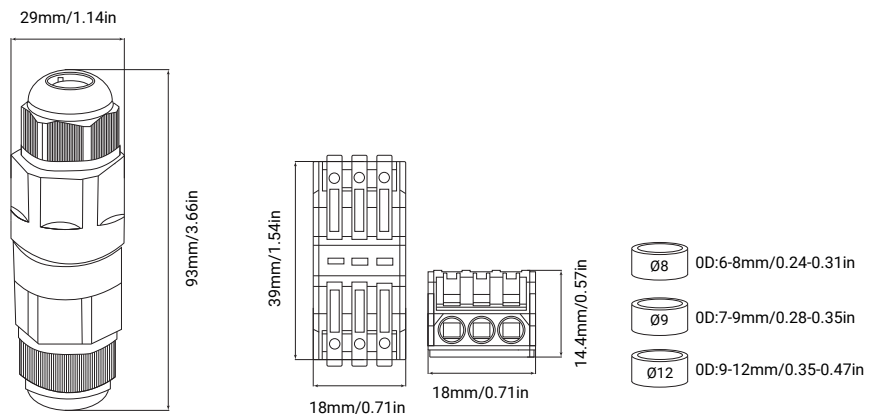

Dimension

MORE INFORMATION

For more information, please contact us at (888) 228-9138, email contact@powersupplymall.com, or visit our website at www.powersupplymall.com.