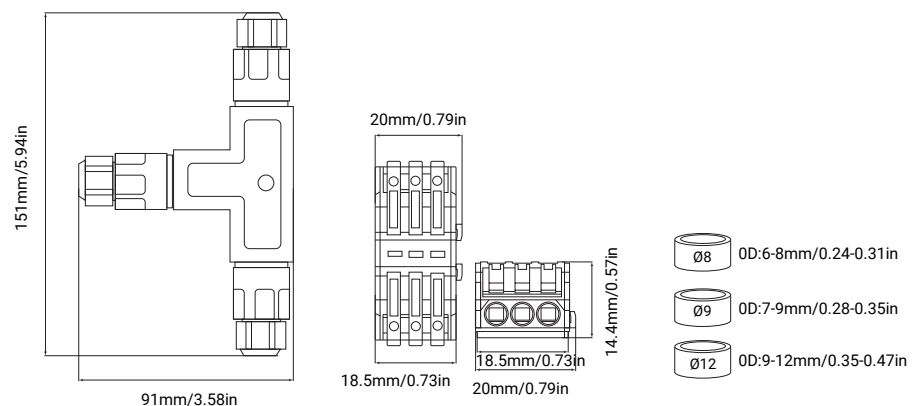

Dimension

MORE INFORMATION

For more information, please contact us at (888) 228-9138, email contact@powersupplymall.com, or visit our website at www.powersupplymall.com.